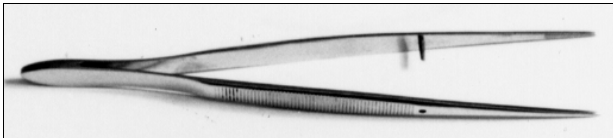

Spring Forceps

Spring Forceps - Straight

Sharp, narrow flutes, stainless steel, **straight**, with guide pin, 115mm long

T113 Spring forceps, narrow, straight each

Spring Forceps - Curved

Sharp, narrow flutes, stainless steel, **curved**, guide with pin, 115mm long.

T114 Spring forceps, narrow, curved each

Spring Forceps - Rat Tooth

Rat tooth, narrow flutes with 1/2 teeth, stainless steel, 125mm long

T115 Spring forceps, rat tooth each

Iris, very fine, narrow flutes with 1/2 teeth, stainless steel, 115mm long

T500 Iris forceps, sharp, rat tooth each