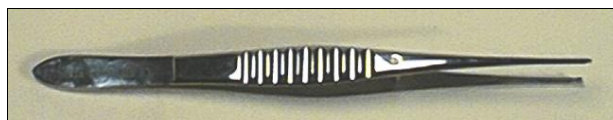

Spring Forceps

Spring Forceps - Straight

Sharp, narrow flutes, stainless steel, **straight**, with guide pin, 115mm long

T113 Spring forceps, narrow, straight each

Spring Forceps - Curved

Sharp, narrow flutes, stainless steel, **curved**, guide with pin, 115mm long.

T114 Spring forceps, narrow, curved each

Spring Forceps - Rat Tooth

Rat tooth, narrow flutes with 1/2 teeth, stainless steel, 125mm long

T115 Spring forceps, rat tooth each

Iris, very fine, narrow flutes with 1/2 teeth, stainless steel, 115mm long

T500 Iris forceps, sharp, rat tooth each