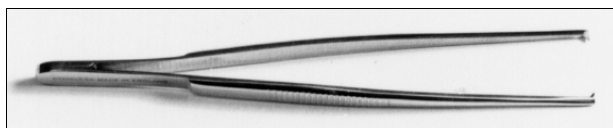

Spring Forceps

Spring Forceps - Straight

Sharp, narrow flutes, stainless steel, **straight**, with guide pin, 115mm long

T113 Spring forceps, narrow, straight each

Spring Forceps - Curved

Sharp, narrow flutes, stainless steel, **curved**, guide with pin, 115mm long.

T114 Spring forceps, narrow, curved each

Spring Forceps - Rat Tooth

Rat tooth, narrow flutes with 1/2 teeth, stainless steel, 125mm long

T115 Spring forceps, rat tooth each

Iris, very fine, narrow flutes with 1/2 teeth, stainless steel, 115mm long

T500 Iris forceps, sharp, rat tooth each