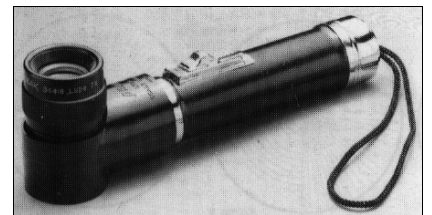

See Bottom of Page

Illuminated Measuring Magnifiers

Illuminated Measuring Magnifier X7

This magnifier incorporates a torch (flashlight) handle which contains two C cell batteries (not provided). The high quality lens has a 20mm scale with 0.1mm divisions. Two further graticules are available.

M100 Illuminated measuring magnifier X7

Illuminating Magnifiers X3.5, X10 and X15

Similar to M100 above, these illuminated measuring magnifiers offer a choice of three models with different magnifications. The x3.5 model has a large square lens of dimensions 53mm x 53mm. The torch handle is removable. Two 'C' type batteries *not* included.