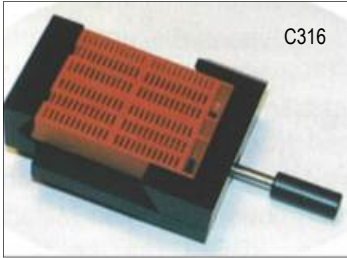

M422

C315W

C316

Mega-Cassettes Double Depth with Hinged Lid

Double the depth of conventional cassettes (dimensions: 40 x 27 x 12mm), Mega Cassettes allow for easier embedding and processing of larger specimens. Complete with a plastic hinged lid these rigid, durable cassettes have excellent writing surfaces and are available in seven colours in quantities of 1000. A quick release chuck and double depth Base Moulds are available for use with these cassettes.

- C315/W** Mega-Cassettes *white* pack of 1000
- C315/O** Mega-Cassettes *orange* pack of 1000
- C315/B** Mega-Cassettes *blue* pack of 1000
- C315/Y** Mega-Cassettes *yellow* pack of 1000
- C315/G** Mega-Cassettes *green* pack of 1000
- C315/R** Mega-Cassettes *red* pack of 1000
- C315/O** Mega-Cassettes *orange* pack of 1000

- M422** Mega-Cassette S/S double depth base mould 32 x 23 x 14mm pack of 10
- C316** Mega-Cassette quick release chuck (please state microtome)