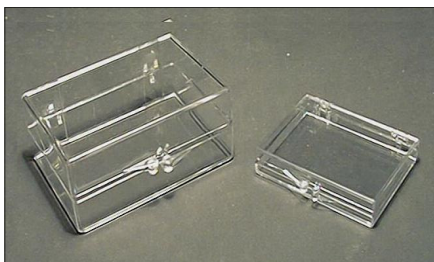

Hinged Lids

B390	Plastic box 58 x 44 x 10mm high with hinged lid Height = 5mm base x 5mm top	pkt 100
B391	Plastic box 57 x 44 x 19mm high with hinged lid Height = 13mm base x 6mm top	pkt 50
B392	Plastic box 57 x 44 x 28mm high with hinged lid Height = 14mm base x 14mm top	pkt 50
B393	Plastic box 79 x 54 x 29mm high with hinged lid Height = 14.5mm base x 14.5mm top	pkt 50
B394	Plastic box 83 x 57 x 16mm high with hinged lid Height = 8mm base x 8mm top	pkt 50
B523	Plastic box 95 x 70 x 6mm high with hinged lid Height = 3mm base x 3mm top	pkt 10