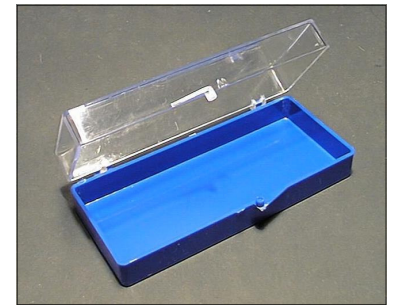

## Membrane Boxes

Designed for the safe storage and transit of delicate objects. Available in round, square or rectangular, each box has a double elastic membrane on the top and bottom which deform around the object, holding it securely in place. Outside dimensions quoted are approximate.

<b>B209</b>	Membrane box square, 35 x 35 x 18mm high	12
<b>B509</b>	Membrane box round, 82mm dia, 40mm high	each
<b>B510</b>	Membrane box round, 82mm dia, 17.5mm high	each
<b>B511</b>	Membrane box rectangular, 124 x 76 x 26mm high	each
<b>B512</b>	Membrane box rectangular, 175 x 125 x 50mm high	each

## TAAB Tweezer Box

Used to protect quality tweezers, this box can also be used to protect or store other items. Manufactured in clear polystyrene.

<b>B395</b>	Plastic box 140 x 44x 12.5mm high with hinged lid	pkt 10
-------------	---	--------

## TAAB Stub Box

Designed to take inserts to hold SEM stubs, this hinged box with a clear polystyrene lid is ideally suited for use as a general storage box for any small objects or samples.

<b>B269</b>	Plastic box 45 x 108 x 24mm high with hinged lid	each
<b>B269/1</b>	Plastic box 45 x 108 x 24mm high with hinged lid	pkt 10